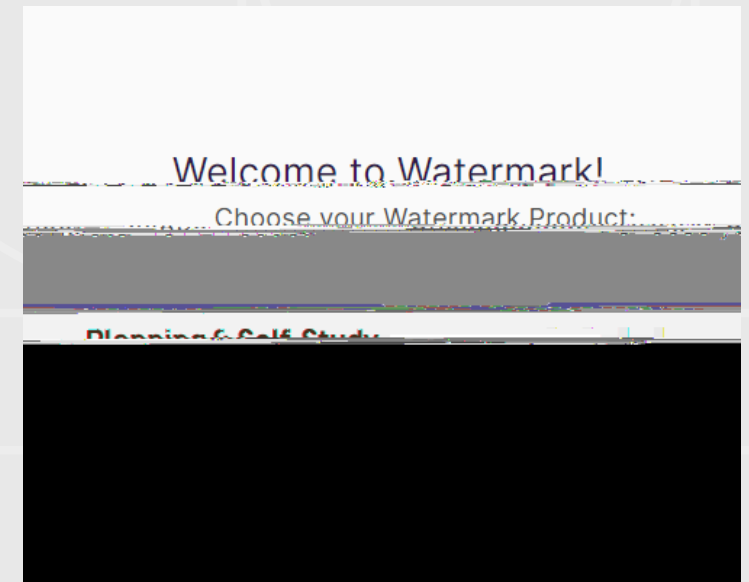

Logging into Student Learning & Licensure

- Single Sign On in myLewisPortal
- Log into youmyLewisPortal
- Accreditation & Assessment tab
- Watermark Tool
- Student Learning & Licensure

Your screen once logged in.