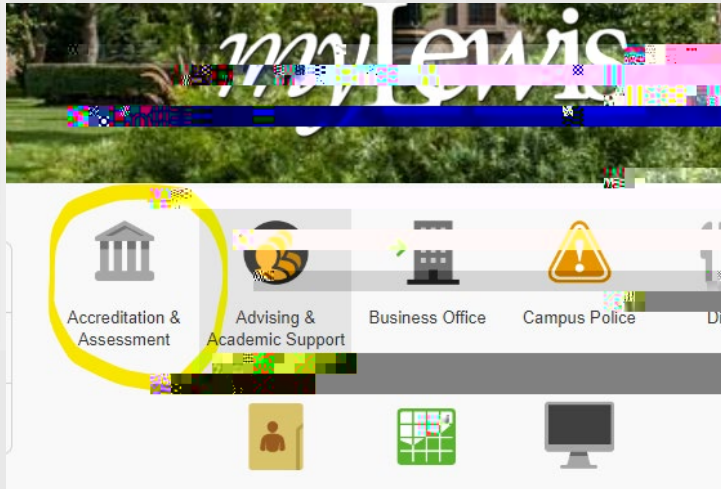

Logging into Student Learning & Licensure

- Single Sign On in myLewisPortal
- Log into youmyLewisPortal
- Accreditation & Assessment tab
- Watermark Tool
- Student Learning & Licensure

Your screen once logged in.

In Progress tab shows your courses and you can filter by Term or Course

Log in Help Links from Watermark

Administrators/Faculty: How to access your account [Logging in]

<https://support.watermarkinsights.com/hc/en-us/articles/20416106781211-AdministratorsFacultyHow-to-access-your-accountLogging-in>